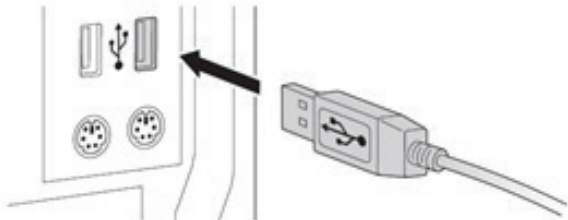

Thanks for your choice by our products - the Wired Gaming Mouse. Please read this notice carefully before using your Gaming equipment, to learn about its special features and its operation.

Technical characteristics:

Features

Mouse with the AVAGO 3050, the Max DPI: 4800 DPI
Accurate optical sensor and sturdy construction deliver reliable performance
Basic, eight-buttons with scroll wheel configuration
Ergonomic design offers comfortable grip with less fatigue
Macro programming function allow you to define your buttons
8programmable buttons provides you more power when enjoy gaming
Low-friction base smoothly glides over work surfaces
Driver maybe required for buttons programing*
Supported OS: Microsoft ME/ 2000/XP/Vista/7/8/10. Mac OS 10 or above

Specifications:

Connection: USB interface port
1.5m USB cable
Mouse buttons: 8 Buttons including scroll wheel
High-resolution: 800/2000/3200/4800 dpi
Color: Oil-black
Maximum acceleration: 20g
Dimension (mm): 129(W)x71(D)x42(H)
Weight (g): 168
Made in P.R. China

* you can download requested drivers from <http://myria.ro/en/137/gaming-mouse>
Suitable for desktop and laptop

Installation:

1. Turn on your computer.
2. Insert the USB connector into the Computer. One second, the Red light will be show. In addition, your computer will automatically recognize the mouse. Then, you can use it.

A window opens to indicate that your computer has detected a new peripheral device. Your mouse is ready for use.

If the device does not function properly, remove the USB adaptor from the computer's USB interface, and then reconnect it again.