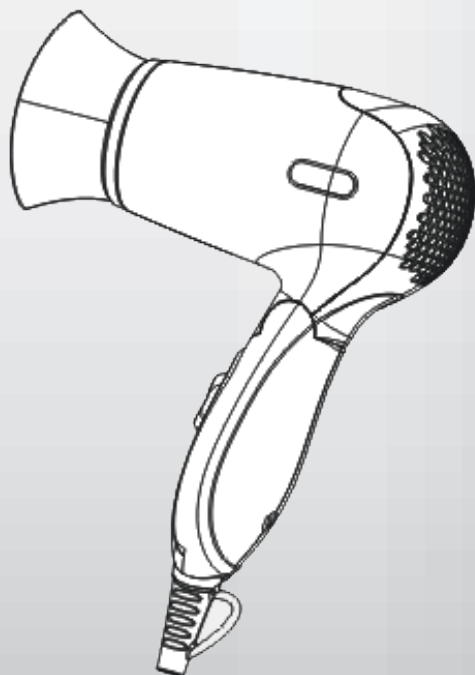

Cristian Camara
Director Executiv

Bucuresti
16-11-2018

INFINITE POSSIBILITIES

myria
beauty

Travel set

MY4832

Important: Please read before use and retain for future reference

SUPPLY VOLTAGE: 220-240V~50-60Hz