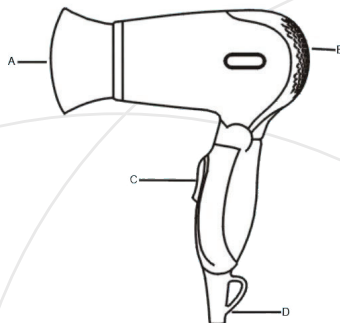

Cristian Camara
Director Executiv

Bucuresti
16-11-2018

INFINITE POSSIBILITIES

myria
beauty

Travel set

MY4832

Important: Please read before use and retain for future reference

SUPPLY VOLTAGE: 220-240V~50-60Hz

POWER: 1200W

SECURITY CLASS: II

DESCRIPTION

- A. Concentrator
- B. Air Inlet Cover
- C. Switch
- D. Hanging loop

HOW TO USE YOUR HAIR DRYER

1. Adjust the desired blowing strength:
 - Position 0: OFF
 - Position 1: Half power, medium temperature for gentle drying and styling
 - Position 2: Full power, high temperature for quick drying
2. Use the position 2 for drying hair, and use the position 1 for styling.
3. If the hair dryer stops working for any reason, turn it off at once and let it cool down.
4. Always ensure the switch is set to OFF position before plugging the unit in the power outlet.