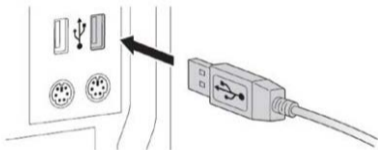

Connection: 3.5mm stereo plugs

Weight: 185 g ;

Cable length, 2.0 m

For desktop, Laptop.

Installation:

- 1, Turn on your computer.
- 2, Insert the USB connectors and Micro 3.5 Jack into the Computer. One second, the Red light will be show. And the keyboard will Automatically be recognized by your computer. Then, you can use it.