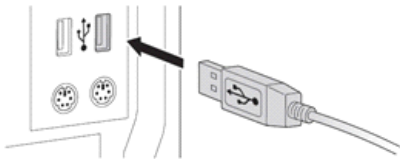

Compatible with the following operating systems: Microsoft Windows® XP / 2000 / Vista / 7 / 8 / 10. And MacOS system.

For desktop, Laptop.

Installation:

1. Turn on your computer.
2. Insert the USB connector into the USB port. One second, the Blue light will be show. And the keyboard will Automatically be recognized by your computer. Then, you can use it.

A window opens to indicate that your computer has detected a new peripheral device. Your mouse is ready for use.

If the device does not function properly, remove the USB adaptor from the computer's USB interface, then reconnect it again.