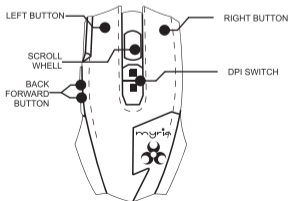

* This mouse uses macros that requires a dedicated software.

It can be downloaded from the website: www.myria.ro searching by product code

CONTENTS

- Gaming mouse
- User guide

CARE AND MAINTENANCE

- Clean the product by wiping it with a soft dry cloth.