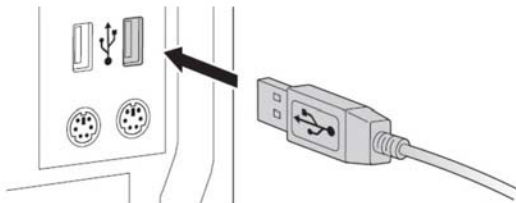

A window opens to indicate that your computer has detected a new peripheral device. Your mouse is ready for use.

If the device does not function properly, remove the USB adaptor from the computer's USB interface, and then reconnect it again.

Correct disposal of this Product

(Waste Electrical & Electronic Equipment (WEEE))

Your product is designed and manufactured with high quality materials and components which can be recycled and reused.

This symbol means that electrical and electronic equipment, at their end-of-life should be disposed of separately from your household waste. Please dispose of this equipment at your local community waste collection/recycling center.

This product complies with European safety and electrical interference directives

RoHS

This product does not contain environmentally hazardous materials (lead, mercury, cadmium, hexavalent chromium and brominated flammable agents: PBB and PBDE).