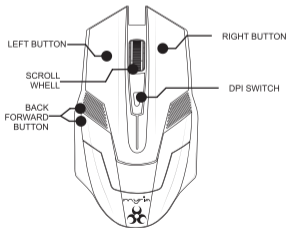

Driver installing*:

Firstly, connect the MG7505 gaming mouse to your PC USB port. Download and run the driver*. Follow the below instructions to install the program.

1. Open the installation folder, double click the software to start to install.
2. Select the language as you need
3. Click "Next".
4. Select "Run" and click "Finish" to complete the installation process.

* This mouse uses macros that requires a dedicated software.

It can be downloaded from the website: www.myria.ro searching by product code

CONTENTS

- Gaming mouse
- User guide

CARE AND MAINTENANCE

- Clean the product by wiping it with a soft dry cloth.