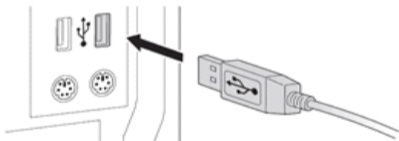

- Especial Comfortable with the Gaming Player.

Compatible with the following operating systems: Microsoft Windows® XP / 2000 / Vista / 7 / 8 / 10. And MacOS system.

For desktop, Laptop, Notebook

Installation:

1. 1, Turn on your computer.
2. 2, Insert the USB connector into the USB port. The mouse will automatically be recognized by your computer

A window opens to indicate that your computer has detected a new peripheral device. Your mouse is ready for use.

If the device does not function properly, remove the USB adaptor from the computer's USB interface, then reconnect it again.