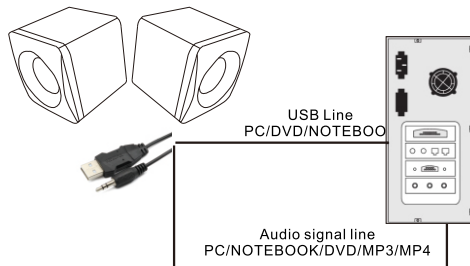

USAGE

1. Please turn the volume to the lowest level.
2. Check the connection, then insert the USB plug and audio line plug into the PC/NOTEBOOK/DVD/MP3/MP4/IPAD/MOBILE PHONE when the connection is correct.
3. Turn the volume to the right level.

Notice: Part of function based on the real product.

CHARACTERISTIC

1. The speaker system is a real dual channel dependent output system, its timbre is pure and elegant. It can be used by PC, NOTEBOOK, DVD, VCD, CD, MP3, IPAD, MOBILE PHONE and other set which has the audio output port.
2. The speaker system build HI-FI design thought, aims at return the real audio, so its timbre is more elegant and pure.
3. The speaker system is designed in small size and easy to take.

COMPOSITION

1. Main Speaker
2. Secondary Speaker
3. User's Manual and Guarantee
4. Audio Converter Line

TECHNOLOGY PARAMETER

USB DC 5V
Frequency Response: 90Hz-20KHz
Power: 3W*2
S/N Ratio: ≥90dB

ATTENTION

1. Do not put the product in the conditions of high temperature and wet, rainy, or shock.
2. Do not open the back panel in case of accident. If you need to repair it, you should give it to the technician for repair.
3. The system's power supply is the USB port, it can be connected to any other USB port. If the USB line is not connected to the PC, the system will not work.
4. When the system is not in use, please pull out of the USB plug.

CONNECTION DIAGRAM