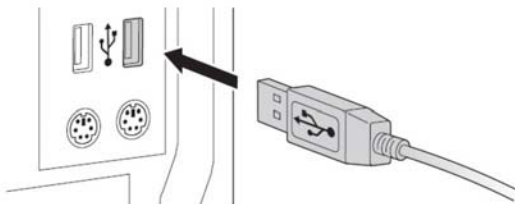

Installation:

1. Turn on your computer.
2. Insert the USB connector into the Computer. One second, the Red light will be show. In addition, your computer will automatically recognize the mouse. Then, you can use it.

A window opens to indicate that your computer has detected a new peripheral device. Your mouse is ready for use.

If the device does not function properly, remove the USB adaptor from the computer's USB interface, and then reconnect it again.

Correct disposal of this Product

(Waste Electrical & Electronic Equipment (WEEE))

Your product is designed and manufactured with high quality materials and components which can be recycled and reused.

This symbol means that electrical and electronic equipment, at their end-of-life should be disposed of separately from your household waste. Please dispose of this equipment at your local community waste collection/recycling center.